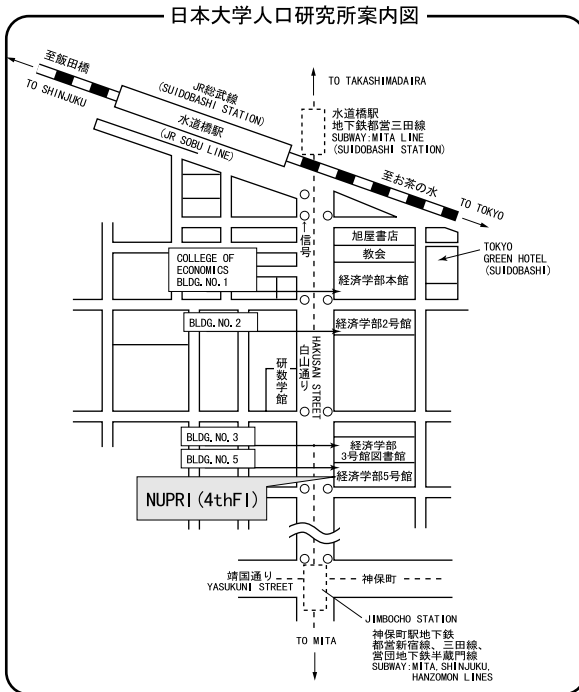

By Taxi : Show this map to driver

By Train : Take Sobu Line (JR) to Suidobashi Station (East Exit)

By Subway : Take Mita Line, Shinjuku Line, or Hanzomon Line to Jimbocho Station.

NUPRI is a 5-minute walk from either of the above stations.